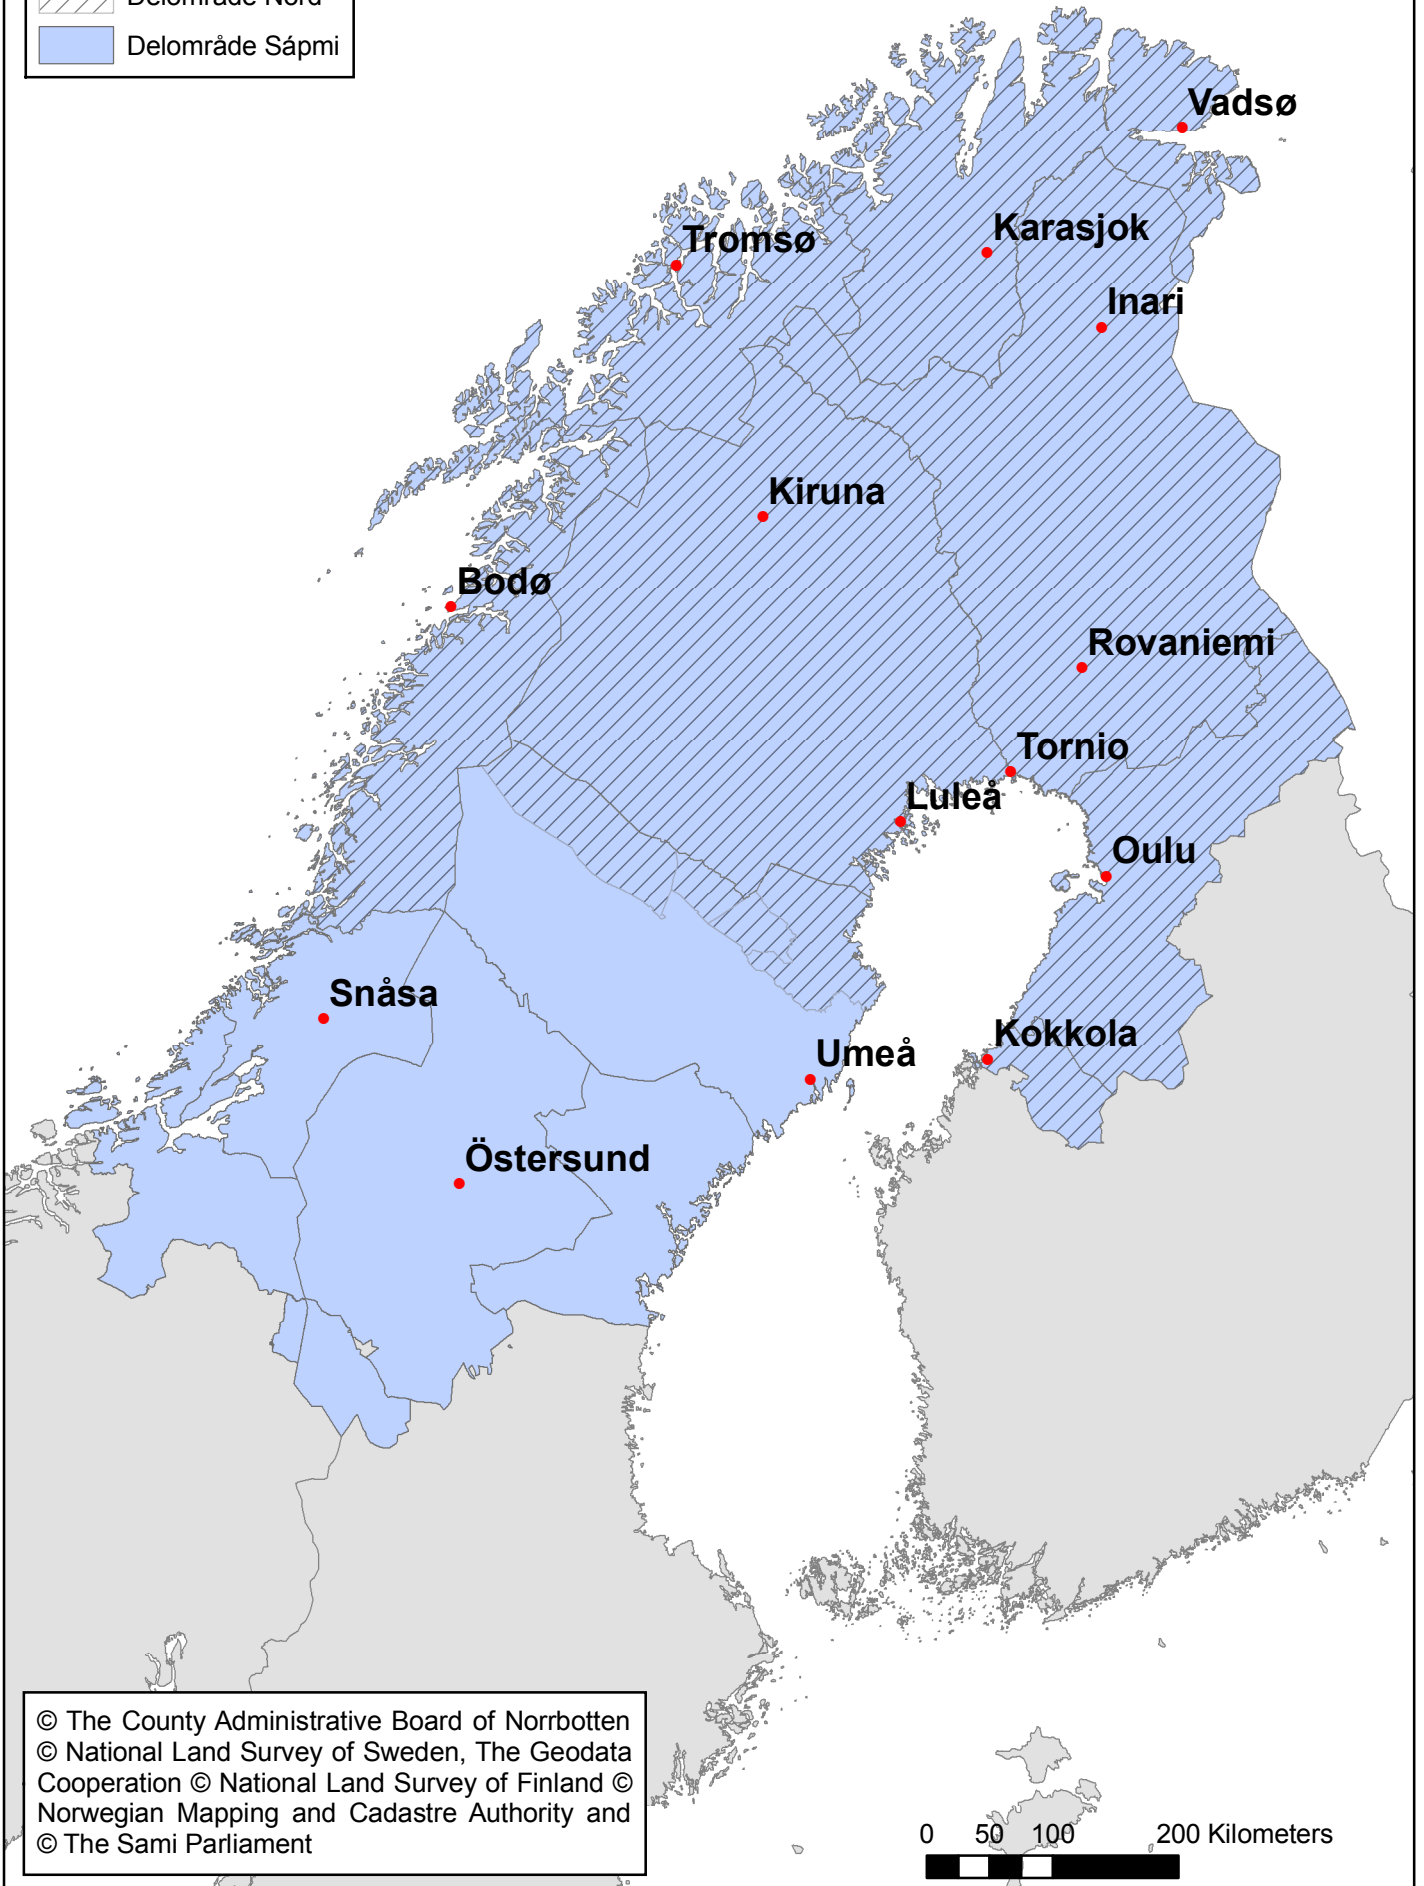

Teckenförklaring

• Städer

 Delområde Nord

 Delområde Sápmi

© The County Administrative Board of Norrbotten
© National Land Survey of Sweden, The Geodata
Cooperation © National Land Survey of Finland ©
Norwegian Mapping and Cadastre Authority and
© The Sami Parliament

0 50 100 200 Kilometers